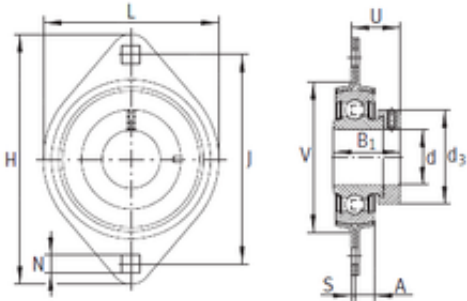

## INA RAT15 Unidad De Rodamiento

RAT15 Bearing 2D drawings and 3D CAD models

Bearing No. RAT15

Bore Diameter	15 mm
d	15 mm
V	48 mm
U	24 mm
d3	28 mm
A	7 mm
B1	28,6 mm
H	81 mm
J	63,5 mm
L	58,7 mm
N	7,1 mm
S	2 mm
Category	Bearings
Inventory	0.0
Manufacturer Name	SCHAEFFLER GROUP
Minimum Buy Quantity	N/A
Weight / Kilogram	0.19
Product Group	M06110